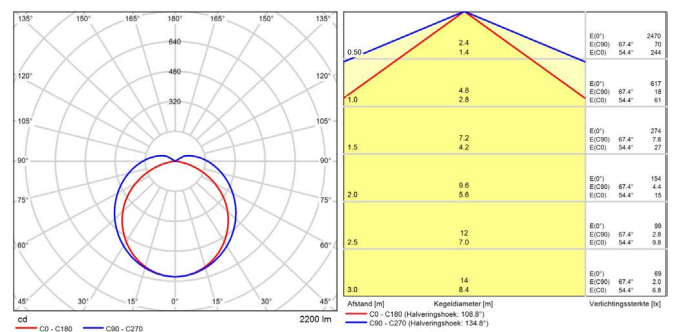

DIMENSIONS

PHOTOMETRIC SPECIFICATIONS

LED WATERPROOF SLIM IP65 19W 600 4000K

LED WATERPROOF SLIM IP65 18W 1200 4000K

LED WATERPROOF SLIM IP65 35W 1200 4000K

LED WATERPROOF SLIM IP65 30W 1500 4000K

LED WATERPROOF SLIM IP65 50W 1500 4000K