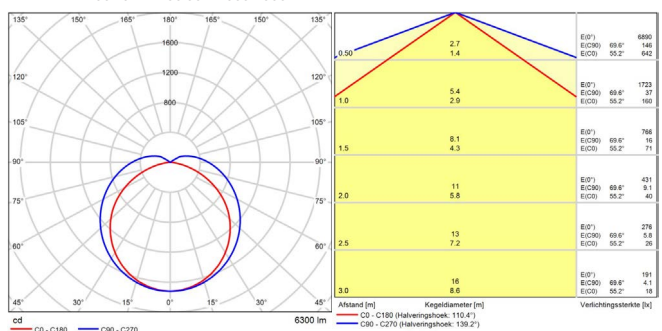

DIMENSIONS

PHOTOMETRIC SPECIFICATIONS

LED WATERPROOF SLIM IP65 19W 600 4000K

LED WATERPROOF SLIM IP65 18W 1200 4000K

LED WATERPROOF SLIM IP65 35W 1200 4000K

LED WATERPROOF SLIM IP65 30W 1500 4000K

LED WATERPROOF SLIM IP65 50W 1500 4000K