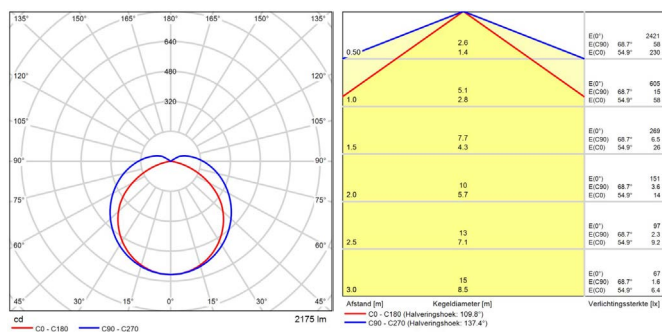

DIMENSIONS

PHOTOMETRIC SPECIFICATIONS

LED WATERPROOF SLIM IP65 19W 600 4000K

LED WATERPROOF SLIM IP65 18W 1200 4000K

LED WATERPROOF SLIM IP65 35W 1200 4000K

LED WATERPROOF SLIM IP65 30W 1500 4000K

LED WATERPROOF SLIM IP65 50W 1500 4000K