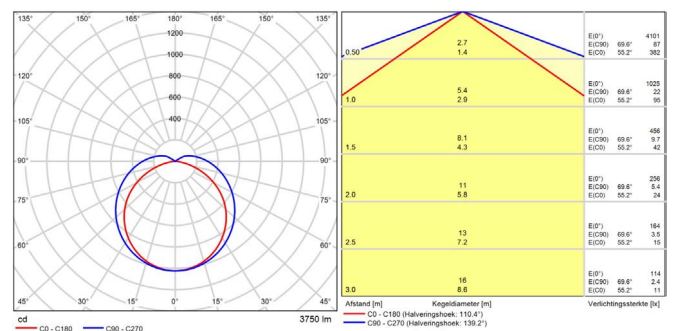

DIMENSIONS

PHOTOMETRIC SPECIFICATIONS

LED WATERPROOF SLIM IP65 19W 600 4000K

LED WATERPROOF SLIM IP65 18W 1200 4000K

LED WATERPROOF SLIM IP65 35W 1200 4000K

LED WATERPROOF SLIM IP65 30W 1500 4000K

LED WATERPROOF SLIM IP65 50W 1500 4000K