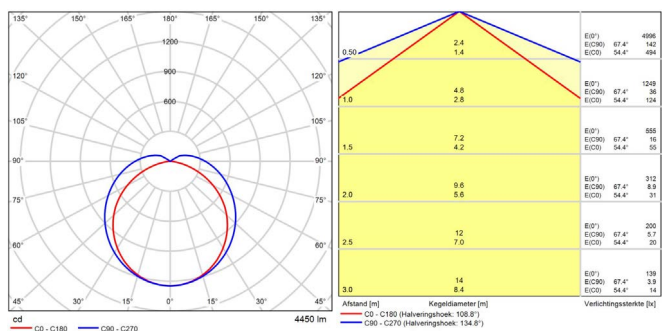

DIMENSIONS

PHOTOMETRIC SPECIFICATIONS

LED WATERPROOF SLIM IP65 19W 600 4000K

LED WATERPROOF SLIM IP65 18W 1200 4000K

LED WATERPROOF SLIM IP65 35W 1200 4000K

LED WATERPROOF SLIM IP65 30W 1500 4000K

LED WATERPROOF SLIM IP65 50W 1500 4000K