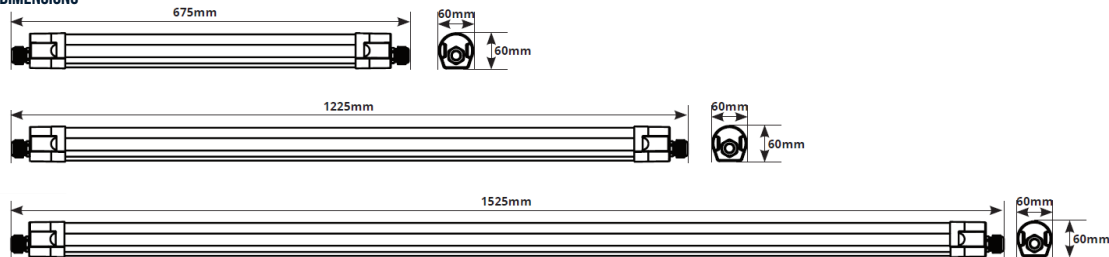

DIMENSIONS

PHOTOMETRIC SPECIFICATIONS

LED WATERPROOF SLIM IP65 19W 600 4000K

LED WATERPROOF SLIM IP65 18W 1200 4000K

LED WATERPROOF SLIM IP65 35W 1200 4000K

LED WATERPROOF SLIM IP65 30W 1500 4000K

LED WATERPROOF SLIM IP65 50W 1500 4000K